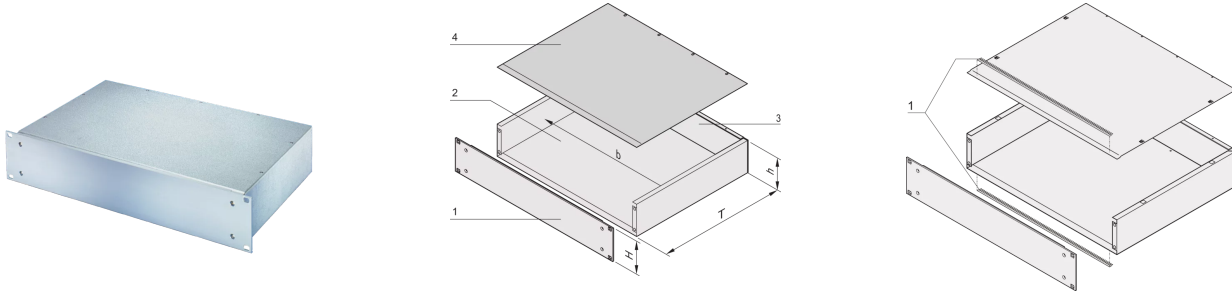

20860-120 MULTIPACPRO 19" CHASSIS, STEEL, ALZN, PLAIN TOP AND BASE, 1 U, 220 MM

KEY FEATURES

Steel (AlZn coated) with Al extrusion front panel

Detachable front and rear panel for easy machining

IP 20, in accordance with IEC 60529

Supplied as space-saving flat-pack

EMC shielding: Approx. 20dB(A) at 2GHz without shielding material. >40dB(A) at 1GHz with addition of stainless steel gasket between front panel and case body

Internal and external dimensions in accordance with: IEC 60297-3-101

Product Family: MultipacPRO

Type: Solid

Rack Height: 1 U

Depth: 220 mm

Usable Width: 447 mm

EMC Shielding: No (Retrofittable)

Mounting: Rack

ADDITIONAL PRODUCT DETAILS

This 19" chassis is a form of subrack which accepts horizontal board mounting or the mounting of non-standard components like transformers or other heavy load accessories typically mounted on a chassis plate. This version is produced from sheet metal, Al-Zn coated and have plain top and bottom covers.