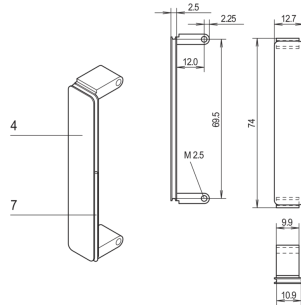

SCHROFF

20835-598 PMC MEZZANINE FRONT PANEL, UNTREATED, WITH EMC SHIELDING, AL, ANODIZED, 1 PIECE

KEY FEATURES

Mezzanine front panel is fitted into PMC front panel cut-outs

EMC shielding with conductive O-ring

PRODUCT ATTRIBUTES

Product Type: Front Panel

Type: Front Panel without Handle

Accessory Type: Front panel

Mounting: Screw-on Front

EMC Shielding: Yes

EMC Gasket Type: O-ring

Material: Aluminum

Front Finish: Anodized

Rear Finish: Conductive

Treated Edges: No

Height: 74 mm

Width: 12.7 mm

Depth: 2.5 mm

Complies With: PMC Mezzanine, IEEE P1386

Package Quantity: 1