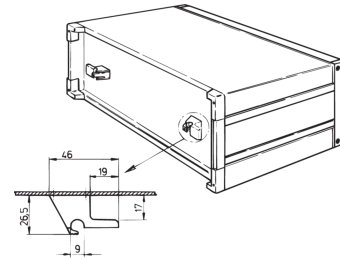

24575-800 CABLE HOLDER FOR CASES

KEY FEATURES

The cable holder enables cable fixing

PRODUCT ATTRIBUTES

Product Type: Cable Support

Product Family: RatiopacPRO; RatiopacPRO AIR; PropacPRO; CompacPRO

Type: Cable Holder

Works With: Cases

Material: Polypropylene

Color: Anthracite Grey

Color Code: RAL 7016

Flammability Rating: UL® 94V-0

Package Quantity: 2

ADDITIONAL PRODUCT DETAILS

The cable holder enables the fixing of cables. The adapter can be assembled onto a rear panel.