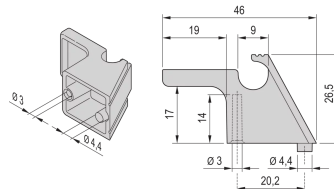

24575-800 CABLE HOLDER FOR CASES

KEY FEATURES

The cable holder enables cable fixing

PRODUCT ATTRIBUTES

Product Type: Cable Support

Product Family: RatiopacPRO; RatiopacPRO AIR; PropacPRO; CompacPRO

Type: Cable Holder

Works With: Cases

Material: Polypropylene

Color: Anthracite Grey

Color Code: RAL 7016

Flammability Rating: UL® 94V-0

Package Quantity: 2

ADDITIONAL PRODUCT DETAILS

The cable holder enables the fixing of cables. The adapter can be assembled onto a rear panel.