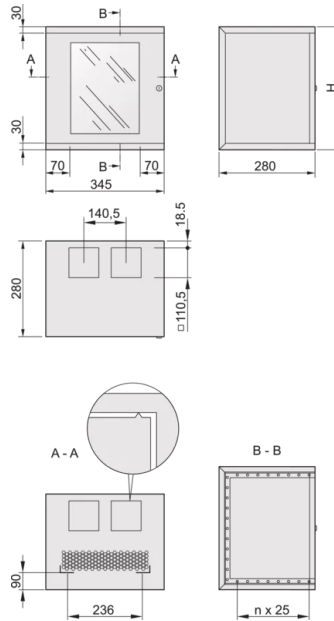

## 10238-151 EPCASE 10" WALL MOUNT CABINET, 4 U, 280 DEPTHS

### KEY FEATURES

10" slide mounts are depth-adjustable in 25 mm increments

Completely pre-assembled

Cable entry from above or below; the cable entry opening can be sealed with a brush strip

### PRODUCT ATTRIBUTES

Product Type: Case

Product Family: Epcase

Type: Wall Mount

Rack Height: 4 U

Height: 262 mm

Width: 345 mm

Depth: 280 mm

## ADDITIONAL PRODUCT DETAILS

---

Multi function 10" wall case with hinged side panels.

Lever handle and DIN profile half cylinder cannot be retrofitted.